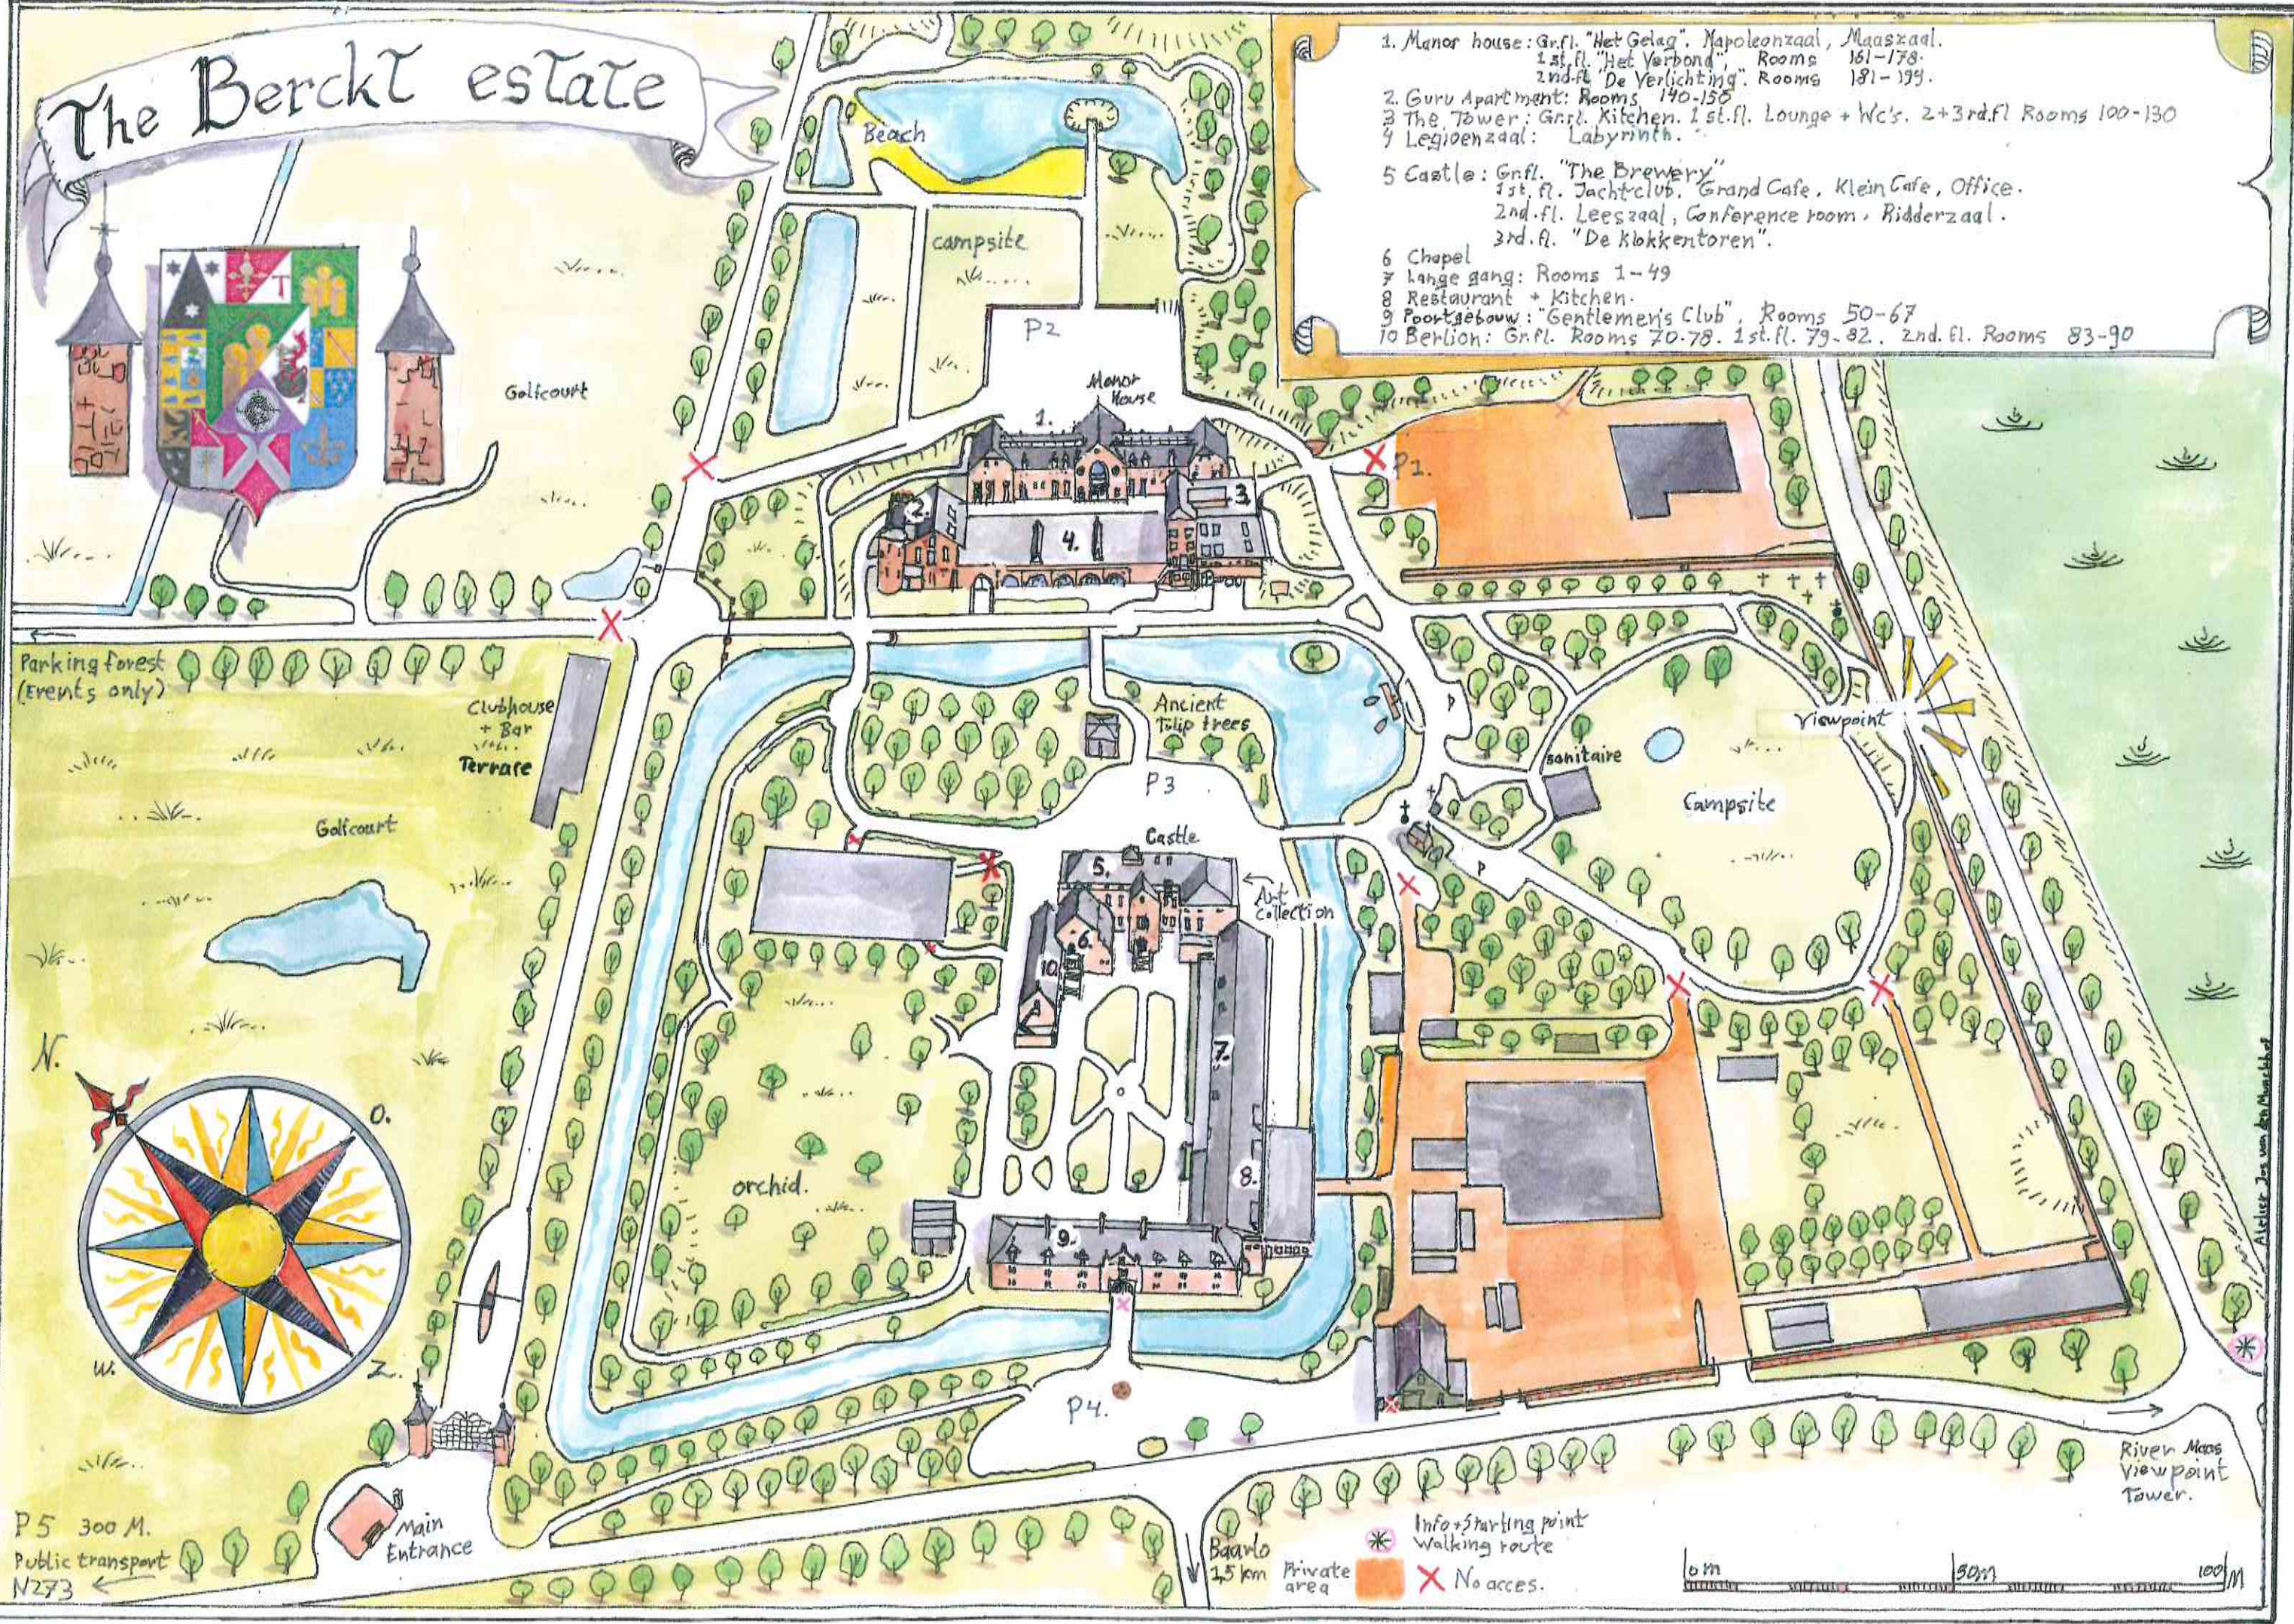

Parking forest (events only)

Clubhouse + Bar  
Terrace

P5 300 M.  
Public transport  
N273

Main Entrance

Baarlo 2.5 km

Private area

Info starting point walking route

No acces.

River Maas  
Viewpoint  
Tower.

A. Heer, J. van der Molen